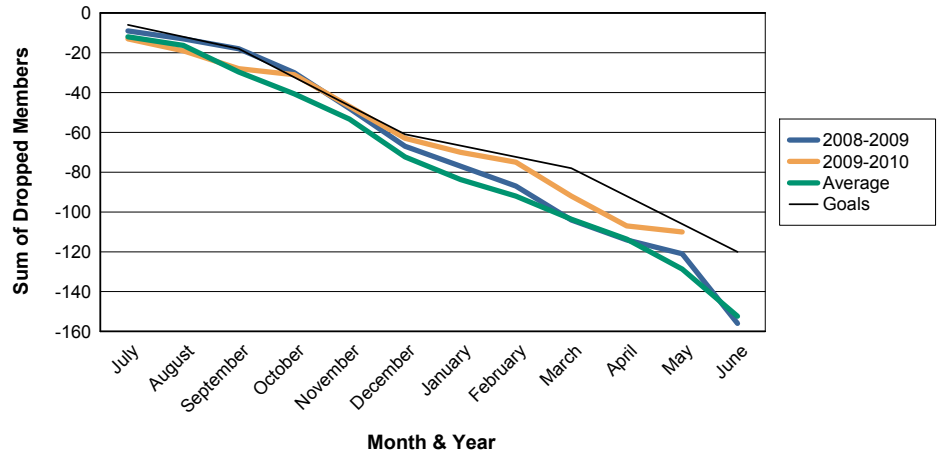

Sum of Dropped Members/ Month & Year

For District 105 E