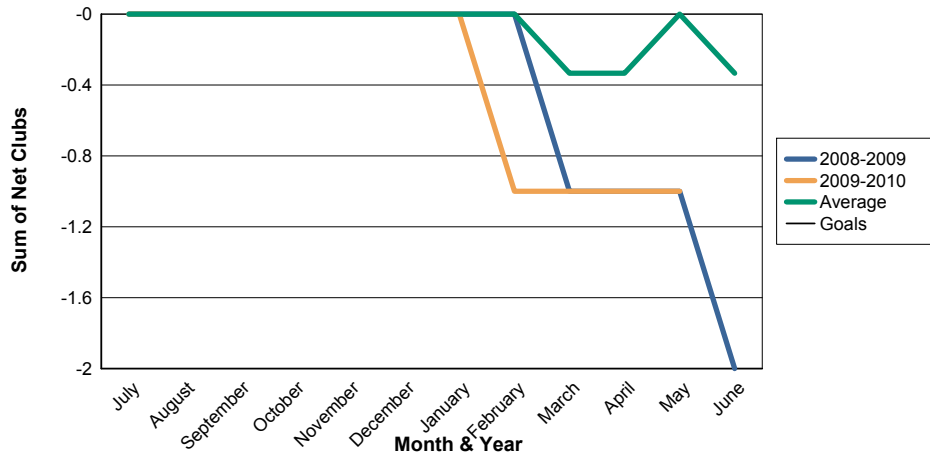

Sum of Net Clubs/ Month & Year

For District 105 E