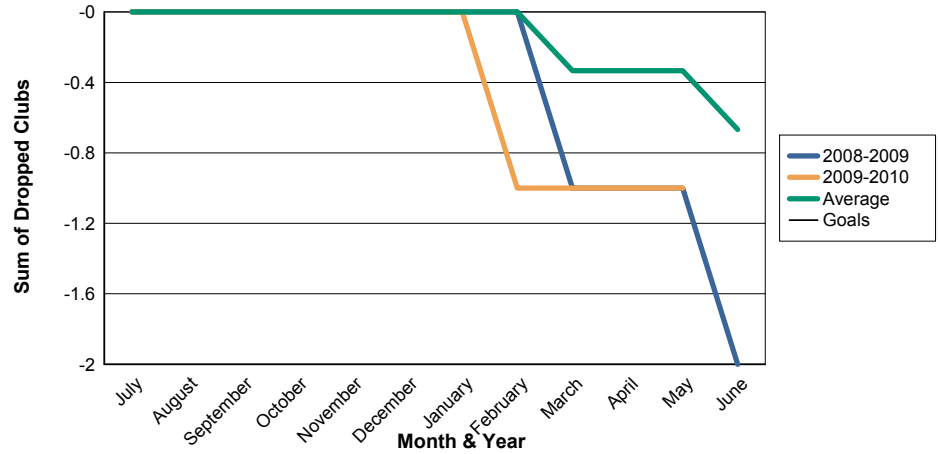

3 Year Comparisons for GMT Constitutional Area 4

By GMT District

As of May 2010

Sum of New Clubs/ Month & Year

For District 105 E

Sum of Dropped Clubs/ Month & Year

For District 105 E

Sum of Net Clubs/ Month & Year