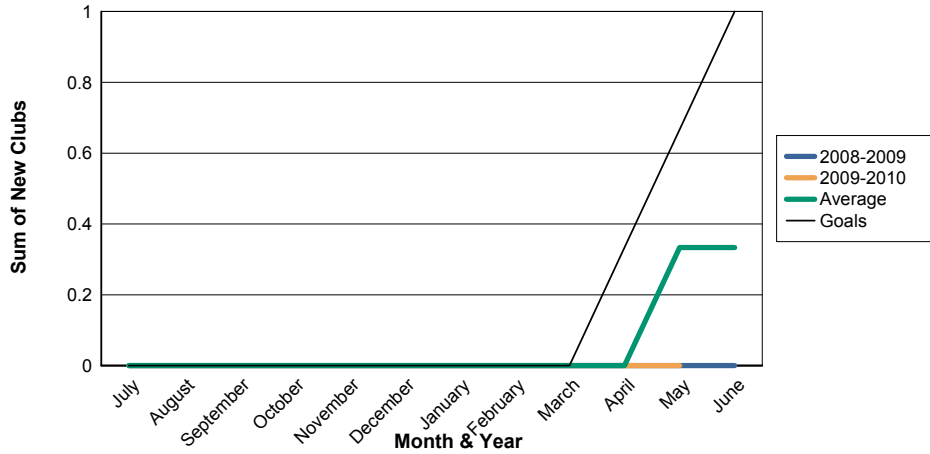

3 Year Comparisons for GMT Constitutional Area 4

By GMT District

As of May 2010

Sum of New Clubs/ Month & Year

For District 105 E

Sum of Dropped Clubs/ Month & Year

For District 105 E

Sum of Net Clubs/ Month & Year