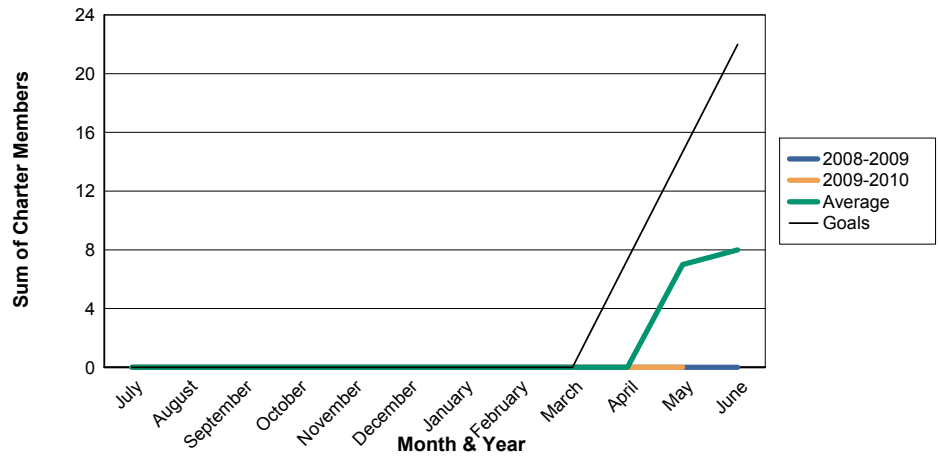

Sum of Charter Members/ Month & Year

For District 105 E