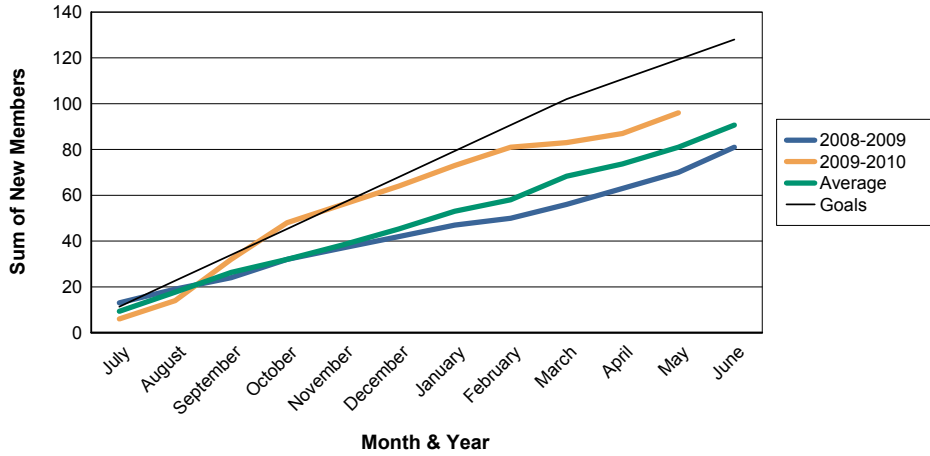

3 Year Comparisons for GMT Constitutional Area 4

By GMT District

As of May 2010

Sum of New Clubs/ Month & Year

For District 105 E

Sum of Dropped Clubs/ Month & Year

For District 105 E

Sum of Net Clubs/ Month & Year

For District 105 E

Sum of Charter Members/ Month & Year

For District 105 E

3 Year Comparisons for GMT Constitutional Area 4

By GMT District

As of May 2010

Sum of New Members/ Month & Year

For District 105 E